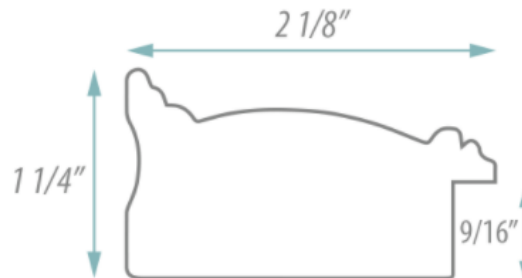

SPECIFICATION SHEET

FRAMED MIRROR

MODEL#: FM 80961-24X40

FRAMED MIRRORS COLLECTION

FEATURES:

- ONE 24X40" HIGH RESOLUTION SILVER PLATE GLASS MIRROR SIZE W/ DECORATIVE FRAME.
- "WALL HUGGER" HANGER FOR MOUNTING INCLUDED.
- STANDARD MOUNTING STYLE IS VERTICAL. FOR HORIZONTAL, PLEASE SPECIFY WHEN ORDERING.
- PACKED IN FOUR WALL (FOLDED DOUBLE WALL) CORRUGATION.
- STYLE: CLASSIC
- COLOR: CHERRY/MAHOGANY
- FINISH: VENEER/ WOOD TONES

MIRROR FINISHES:

- FLAT POLISHED EDGE
- BEVELED EDGE

OVERALL SIZE DIMENSION: 28 1/4" WIDE X 44 1/4" HIGH X 1 1/4" DEEP